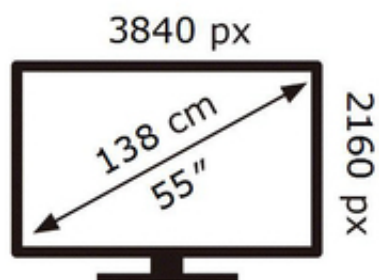

ENERG

SAMSUNG

QE55Q65AAU

77 kWh/1000h

ABCDEF **G**

140 kWh/1000h

2019/2013